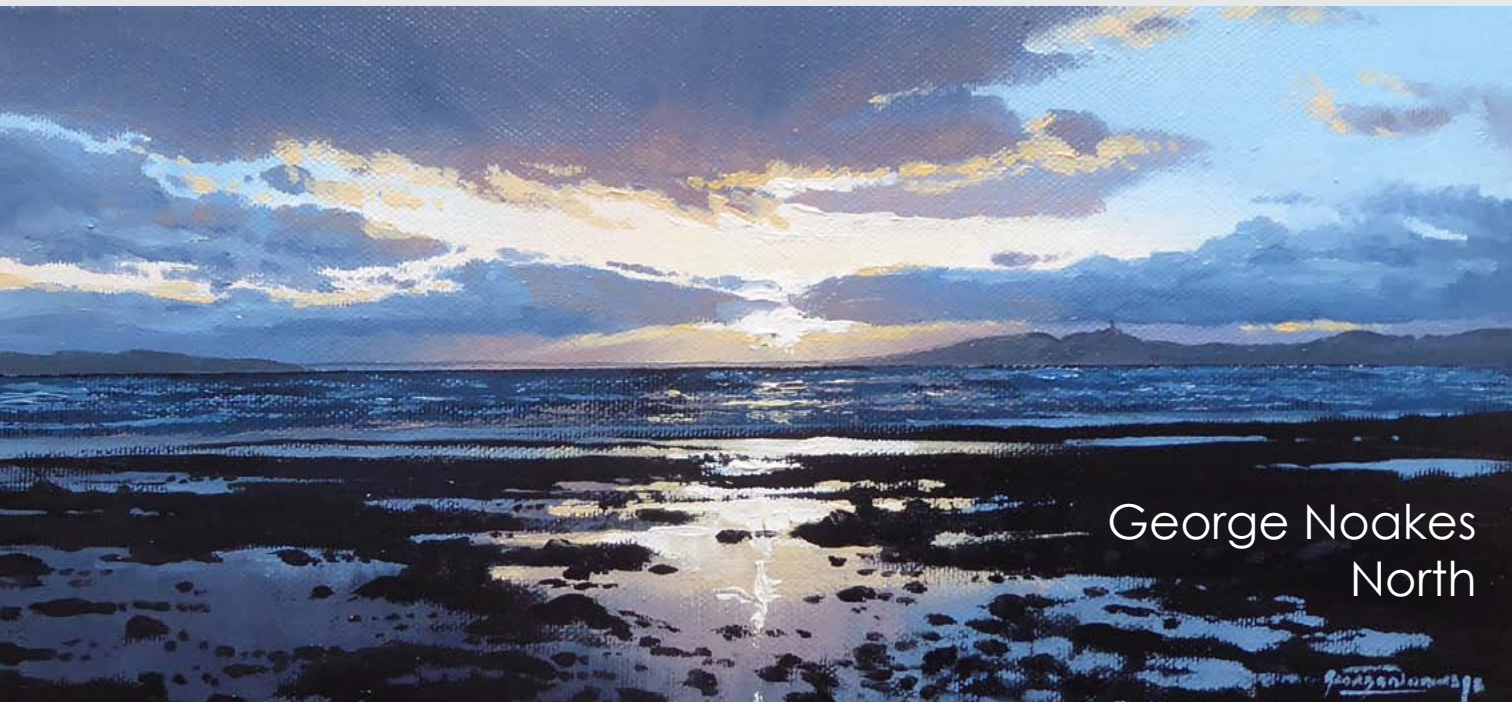

George Noakes
North